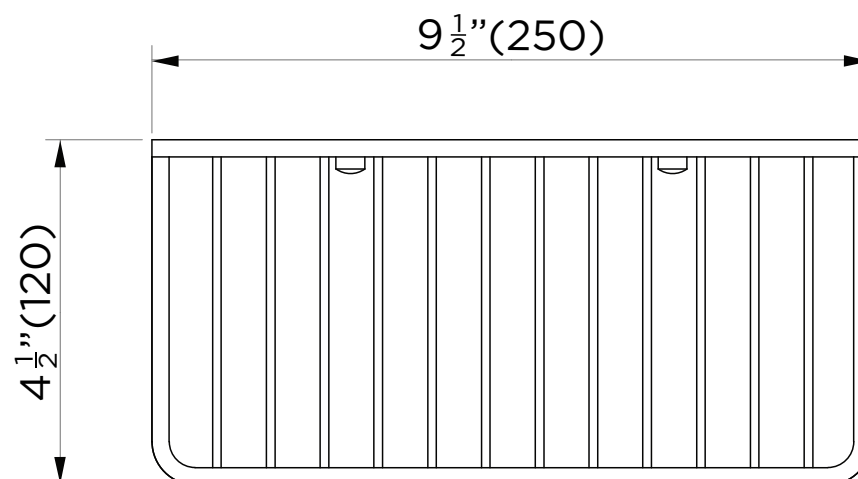

## SPECIFICATIONS / TECHNICAL DATA

# SHOWER CADDY BASKET

FRONT VIEW

TOP VIEW

*ATTENTION! Dimensions may vary by up to 3/8". It is highly recommended to pull all dimensions of actual model for installation and measuring purposes.*

**MODEL# ACB2**