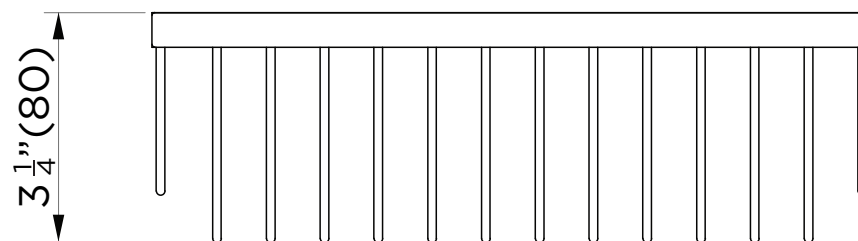

# SHOWER CADDY BASKET

FRONT VIEW

TOP VIEW

*ATTENTION! Dimensions may vary by up to 3/8". It is highly recommended to pull all dimensions of actual model for installation and measuring purposes.*

**MODEL# ACB2**